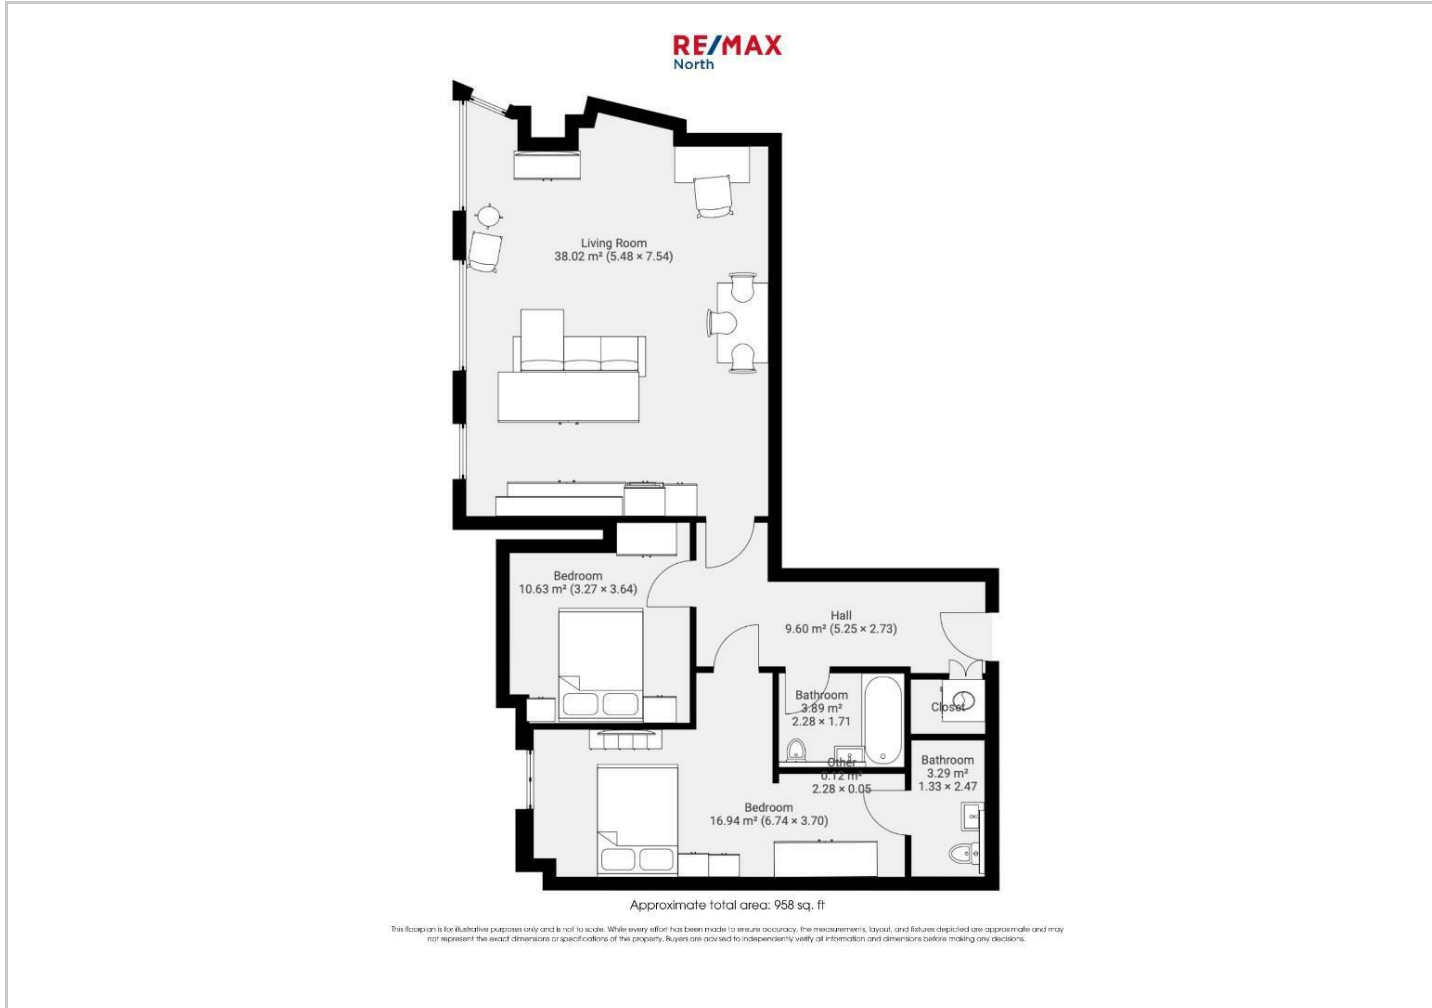

Floor Plans